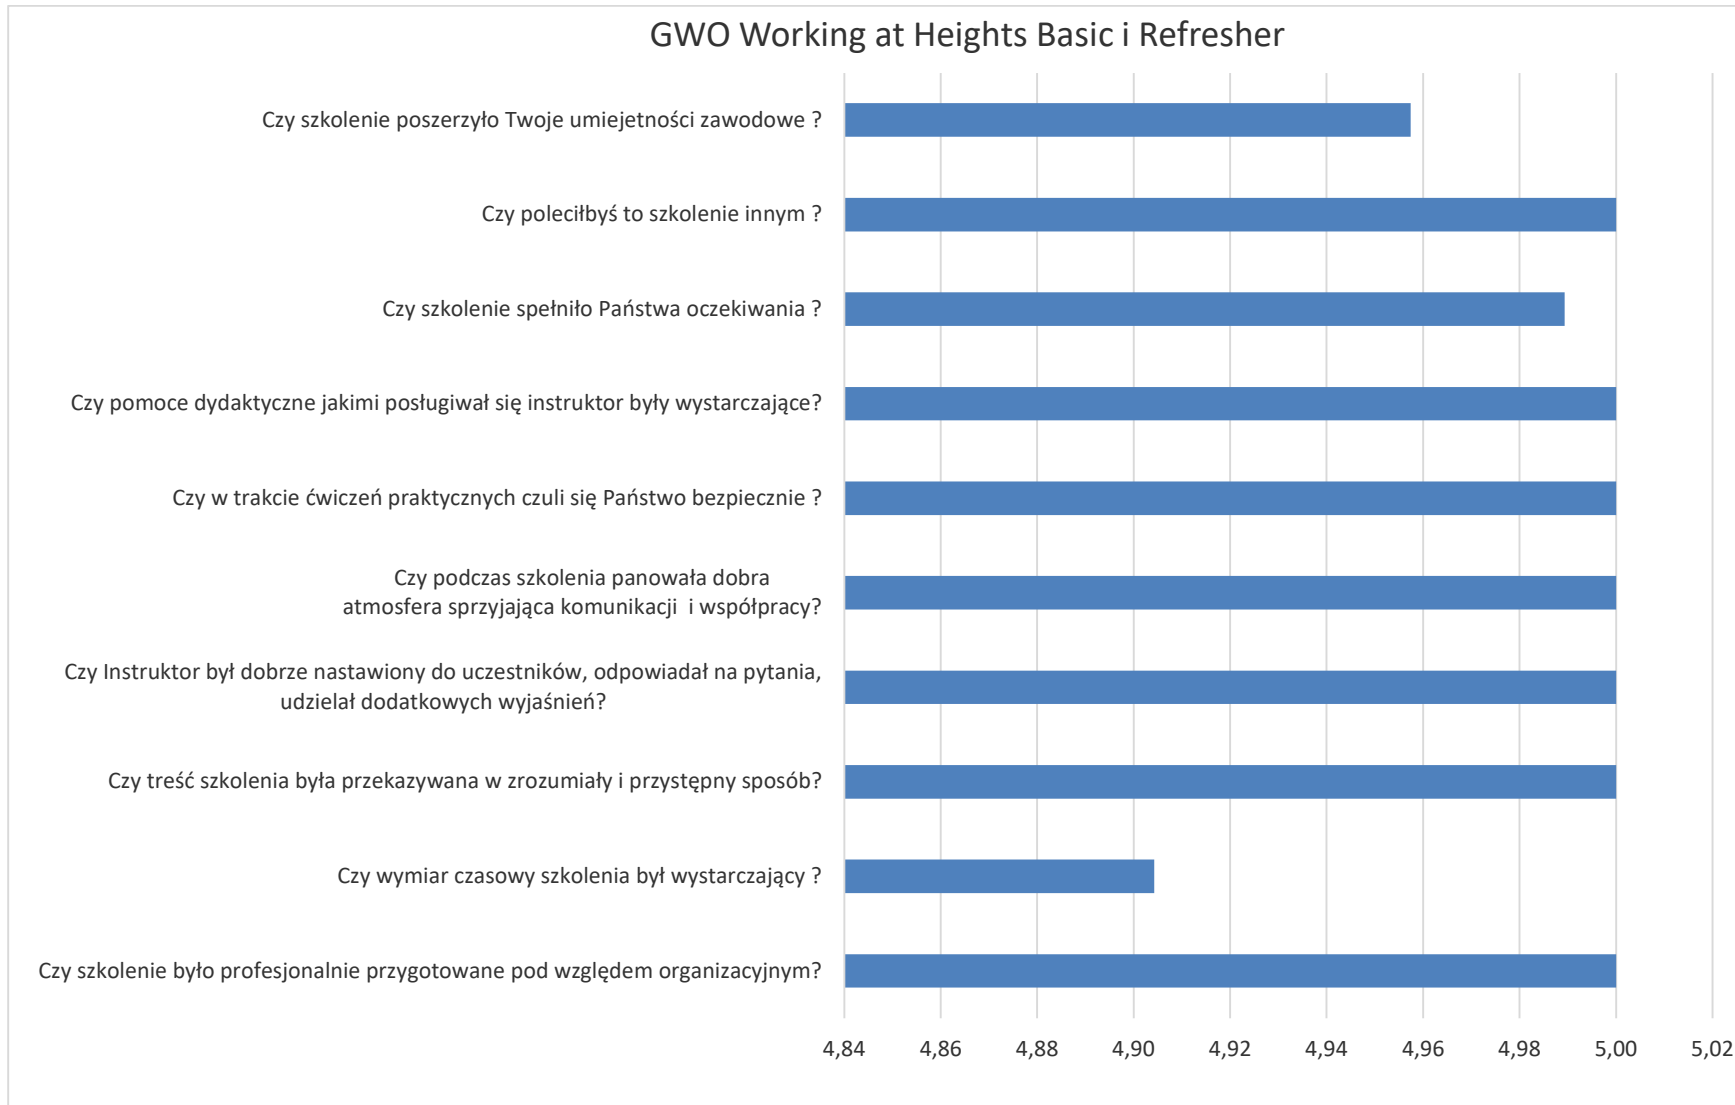

Analizy ankiet GWO

IV kwartał 2023

GWO Working at Heights Basic i Refresher

GWO Fire Awareness Basic i Refresher

GWO Manual Handling Basic i Refresher

GWO First Aid Basic i Refresher

GWO Enhanced First Aid

GWO Sea Survival Basic i Refresher