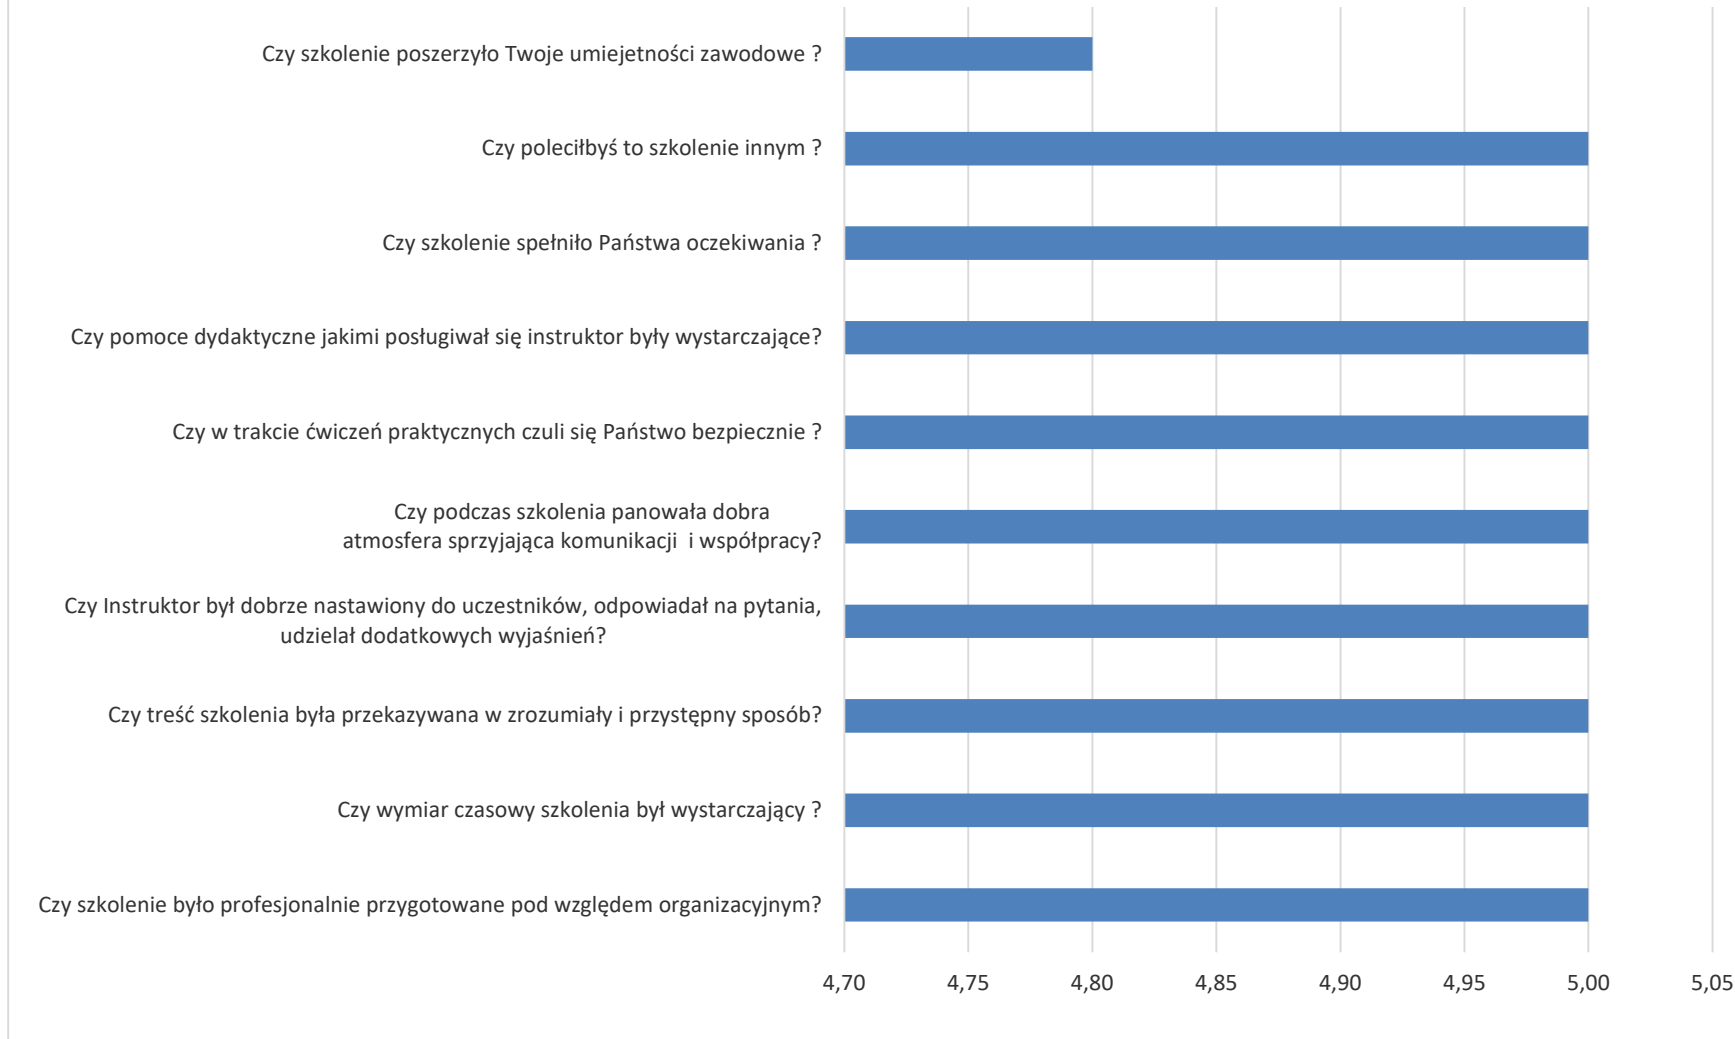

GWO Advanced Rescue Training