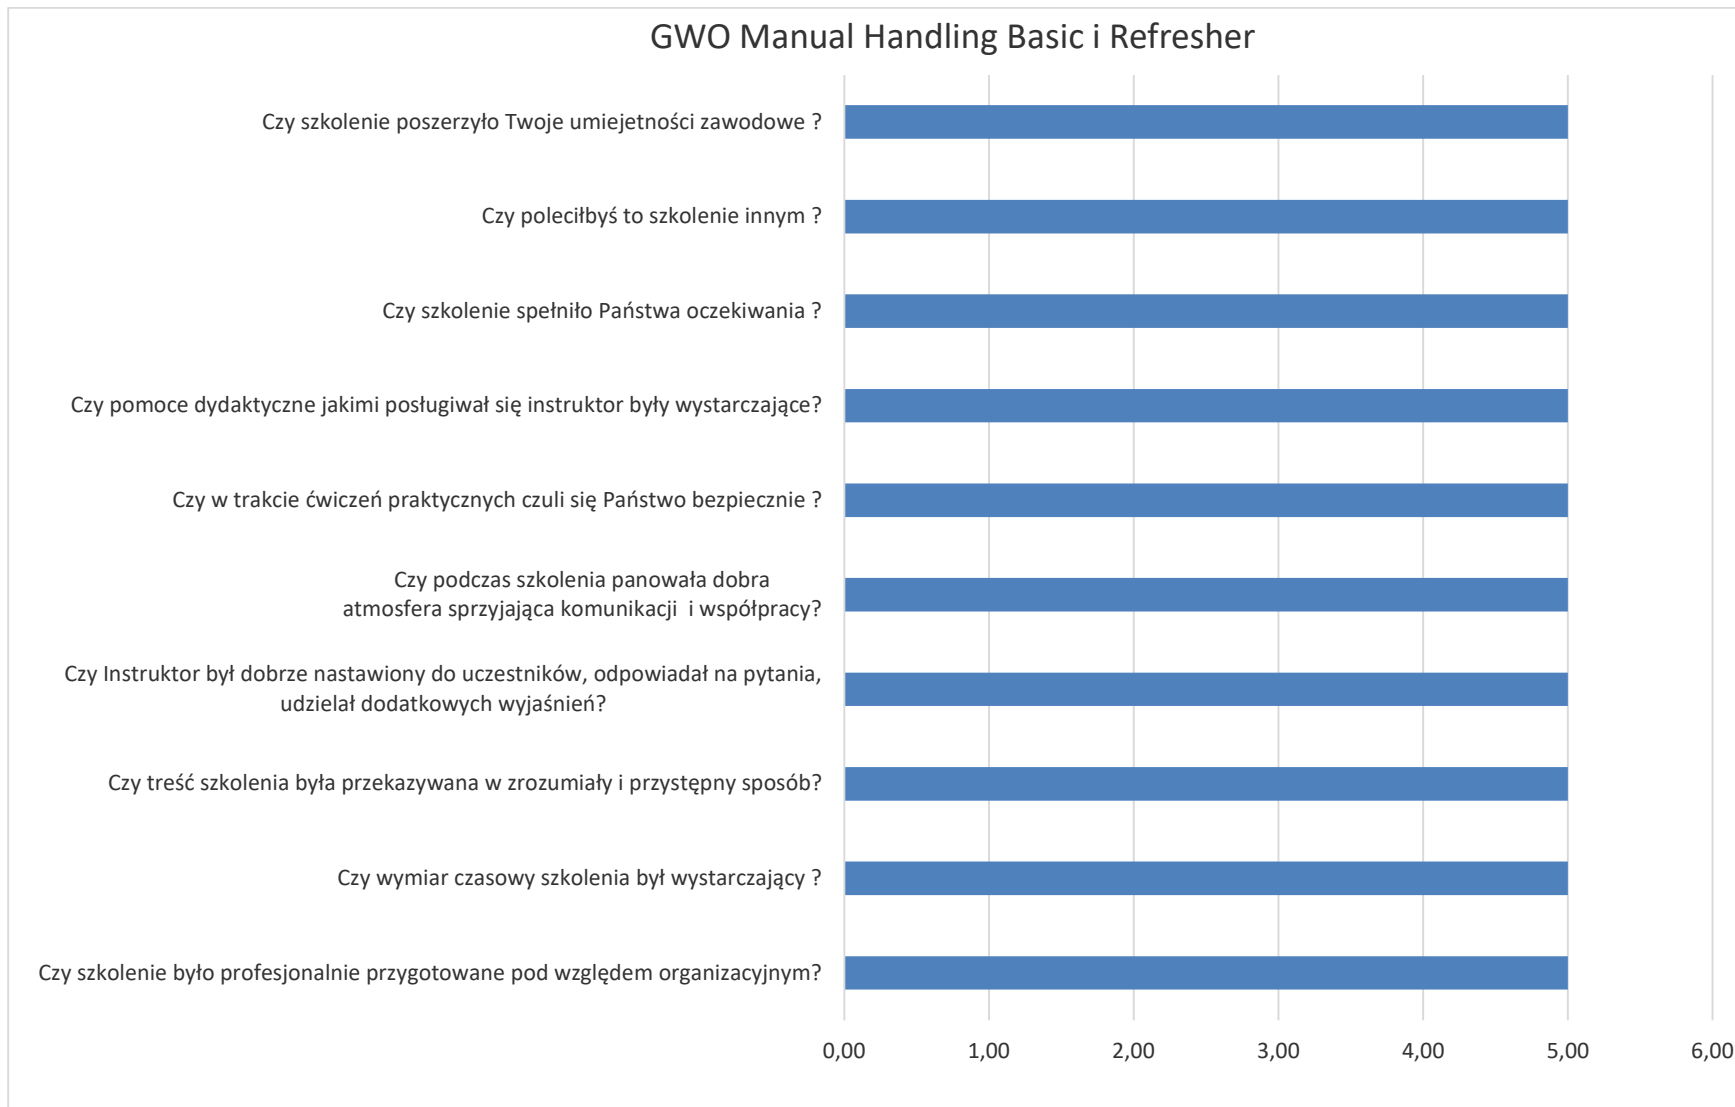

Analizy ankiet GWO

IV kwartał 2023

GWO Working at Heights Basic i Refresher

GWO Fire Awareness Basic i Refresher

GWO Manual Handling Basic i Refresher

GWO First Aid Basic i Refresher

GWO Enhanced First Aid

GWO Sea Survival Basic i Refresher